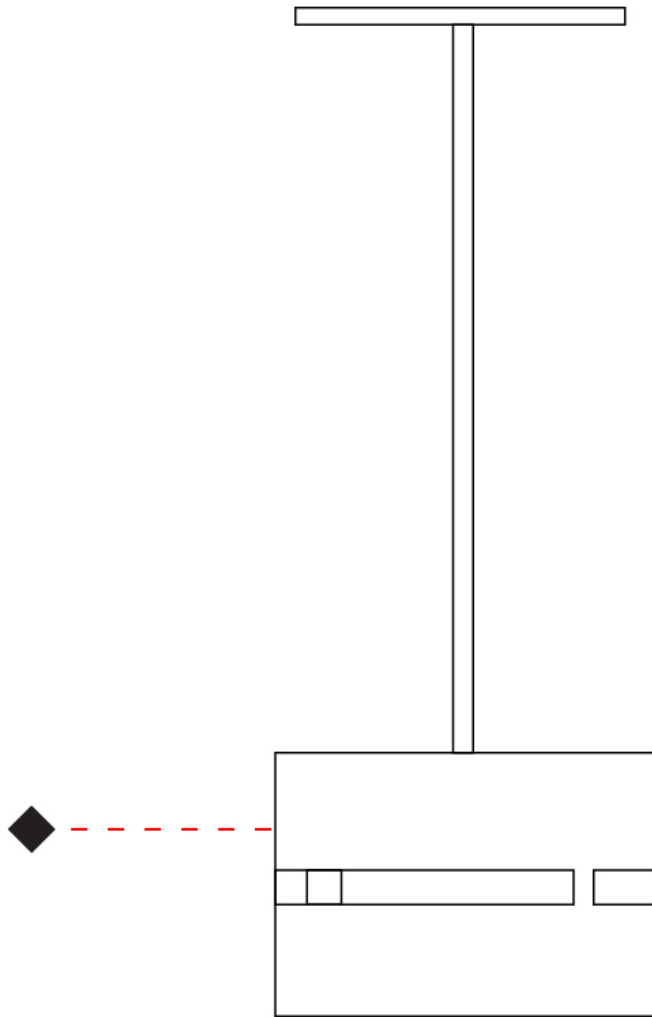

LUZ OCULTA METAL SUSPENSION

D51033-

PROJECT _____

TYPE _____

SPECIFIER _____

QUANTITY _____

DATE _____

D