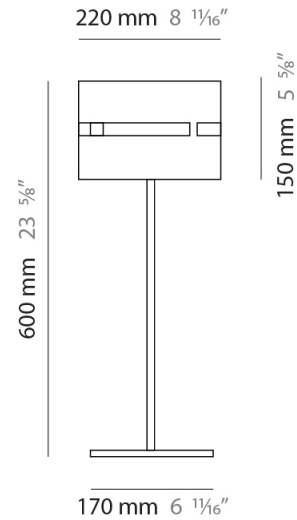

PROJECT	
TYPE	
SPECIFIER	
QUANTITY	
DATE	

LUZ OCULTA METAL PORTABLE

D54025-

base number   Finish
Options

1. To build a product code in our configurator select the specify button on the base model # product page
2. To build a manual product code on this datasheet choose from the options listed below in blue font and add the suffix to the base model #

GENERAL

Series: Luz Oculta
Subseries: Luz Oculta Metal
Partner: Fambuena
Division: Design
Installation: Portable
Product Type: Table
Mounting Location: Table
Light Distribution: Direct / Indirect

PHYSICAL

Shape: Cylinder
Diameter (mm): 220
Diameter (in): 8 ¹/₁₆
Height (mm): 600
Height (in): 23 ⁵/₈
Fixture Finish: [BRA](#) / [BRZ](#) / [ABR](#)
Fixture Material: Metal
Upon Request: Bolt Down

ELECTRICAL

Number of Lamps: 1
Lamp Type: LED Retrofit
Lamp Shape: B10
Bulb Included: Bulb Not Included
Max. Wattage Per Lamp (W): 4
Lamp Base: E12
Input Voltage (V): 120

LED

OPTICAL

RATINGS AND CERTIFICATIONS

Certified By: Certified for North American Standards
IP rating: IP20