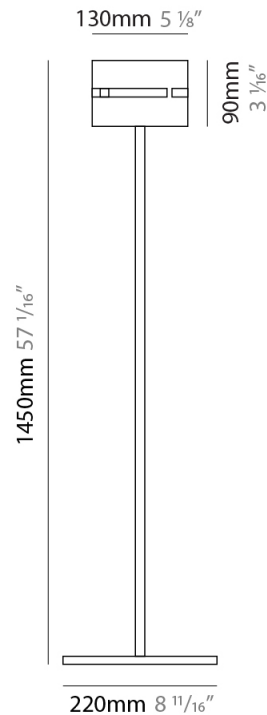

LUZ OCULTA METAL PORTABLE

D54023-

base number   Finish
Options

1. To build a product code in our configurator select the specify button on the base model # product page
2. To build a manual product code on this datasheet choose from the options listed below in blue font and add the suffix to the base model #

GENERAL

Series: Luz Oculta
Subseries: Luz Oculta Metal
Partner: Fambuena
Division: Design
Installation: Portable
Product Type: Floor
Mounting Location: Floor
Light Distribution: Direct / Indirect

PHYSICAL

Shape: Cylinder
Diameter (mm): 130
Diameter (in): 5 1/8
Height (mm): 1450
Height (in): 57 1/16
Fixture Finish: [BRA](#) / [BRZ](#) / [ABR](#)
Fixture Material: Metal
Upon Request: Bolt Down

ELECTRICAL

Number of Lamps: 1
Lamp Type: LED Retrofit
Lamp Shape: T4
Bulb Included: Bulb Not Included
Max. Wattage Per Lamp (W): 5
Lamp Base: G9
Input Voltage (V): 120

LED

OPTICAL

RATINGS AND CERTIFICATIONS

Certified By: Certified for North American Standards
IP rating: IP20

PROJECT	_____
TYPE	_____
SPECIFIER	_____
QUANTITY	_____
DATE	_____